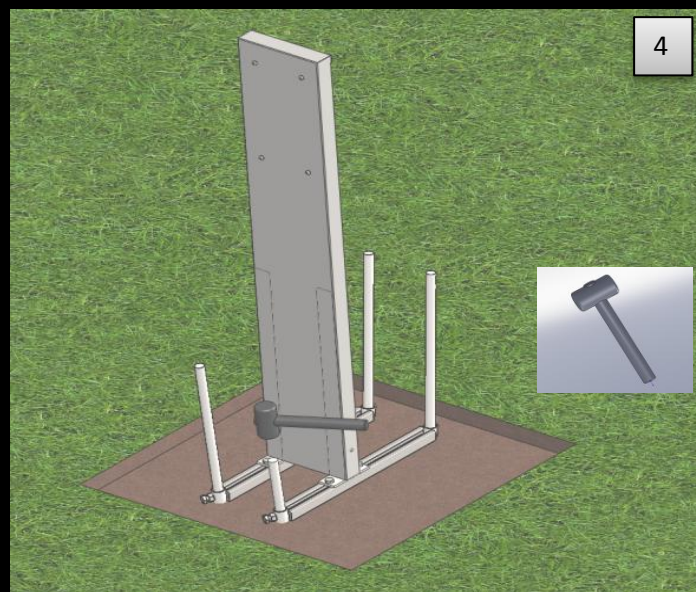

MOUNTING INSTRUCTION FOR MOUNTING MEFA 72 WITH MEFA EASY MOUNTING. *MEFA EASY MOUNTING IS TO BE BOUGHT SEPARATELY*

Lp.	Description	Sketch	Amount
1.	Self drilling screws		2 pcs
2.	Plates		2 pcs

MOUNTING INSTRUCTION FOR MOUNTING MEFA 72 WITH CONCRETE

Lp.	Description	Sketch	Amount
1.	Self drilling screws		2 pcs
2.	Plates		2 pcs
3.	Threaded rod M10x150mm		4 pcs
4.	Nut M10		12 pcs

ME-FA A/S
 Skagensgade 1
 DK - 2630 Taastrup

Phone +45 46193500

www.me-fa.com