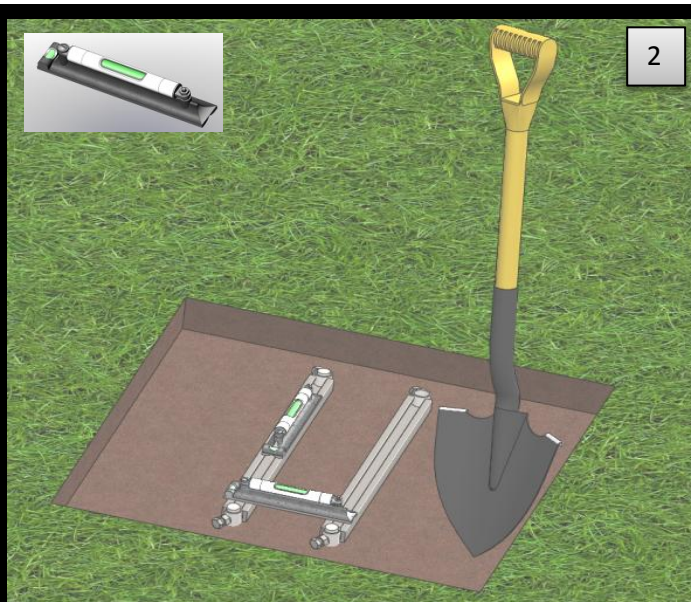

MOUNTING INSTRUCTION FOR MOUNTING MEFA 72 WITH MEFA EASY MOUNTING. *MEFA EASY MOUNTING IS TO BE BOUGHT SEPARATELY*

Lp.	Description	Sketch	Amount
1.	Self drilling screws		2 pcs
2.	Plates		2 pcs

MOUNTING INSTRUCTION FOR MOUNTING MEFA 72 WITH CONCRETE

Lp.	Description	Sketch	Amount
1.	Self drilling screws		2 pcs
2.	Plates		2 pcs
3.	Threaded rod M10x150mm		4 pcs
4.	Nut M10		12 pcs

ME-FA A/S
 Skagensgade 1
 DK - 2630 Taastrup

Phone +45 46193500

www.me-fa.com