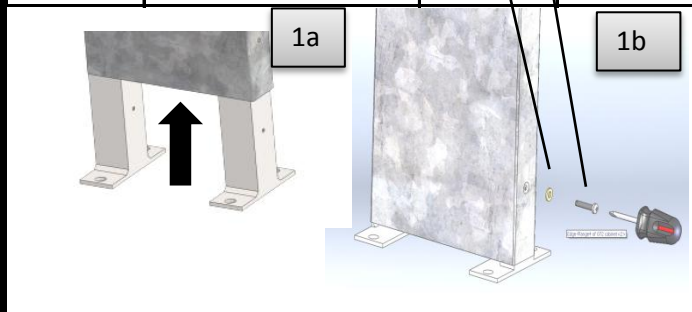

MOUNTING INSTRUCTION FOR MOUNTING MEFA 72 WITH MEFA EASY MOUNTING. *MEFA EASY MOUNTING IS TO BE BOUGHT SEPARATELY*

Lp.	Description	Sketch	Amount
1.	Self drilling screws		2 pcs
2.	Plates		2 pcs

MOUNTING INSTRUCTION FOR MOUNTING MEFA 72 WITH CONCRETE

Lp.	Description	Sketch	Amount
1.	Self drilling screws		2 pcs
2.	Plates		2 pcs
3.	Threaded rod M10x150mm		4 pcs
4.	Nut M10		12 pcs

ME-FA A/S
 Skagensgade 1
 DK - 2630 Taastrup

Phone +45 46193500

www.me-fa.com