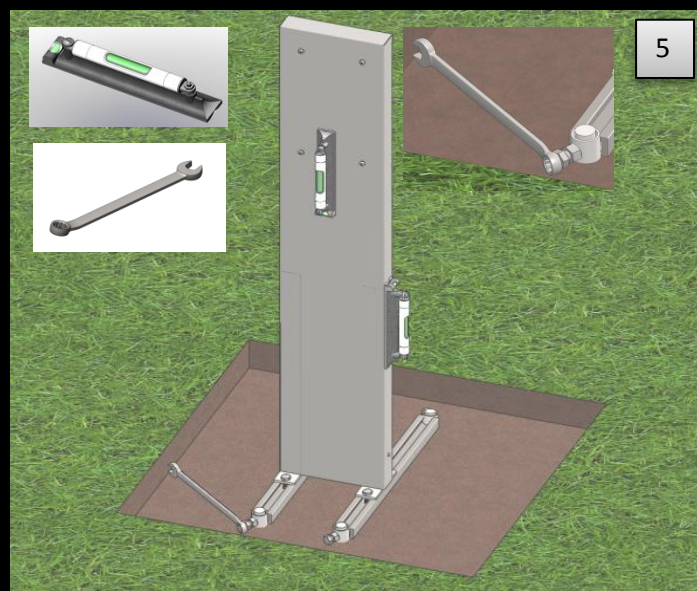

MOUNTING INSTRUCTION FOR MOUNTING MEFA 72 WITH MEFA EASY MOUNTING. *MEFA EASY MOUNTING IS TO BE BOUGHT SEPARATELY*

Lp.	Description	Sketch	Amount
1.	Self drilling screws		2 pcs
2.	Plates		2 pcs

MOUNTING INSTRUCTION FOR MOUNTING MEFA 72 WITH CONCRETE

Lp.	Description	Sketch	Amount
1.	Self drilling screws		2 pcs
2.	Plates		2 pcs
3.	Threaded rod M10x150mm		4 pcs
4.	Nut M10		12 pcs

ME-FA A/S
 Skagensgade 1
 DK - 2630 Taastrup

Phone +45 46193500

www.me-fa.com