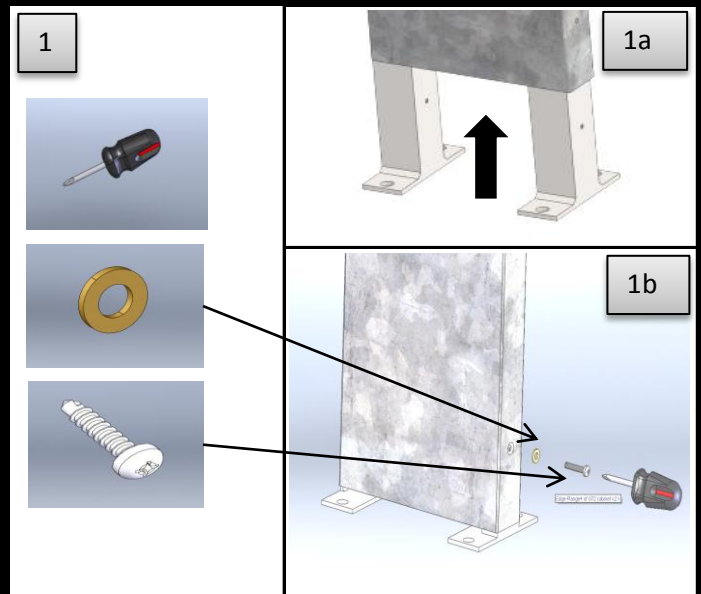

MOUNTING INSTRUCTION FOR MOUNTING MEFA 72 WITH MEFA EASY MOUNTING. *MEFA EASY MOUNTING IS TO BE BOUGHT SEPARATELY*

Lp.	Description	Sketch	Amount
1.	Self drilling screws		2 pcs
2.	Plates		2 pcs

MOUNTING INSTRUCTION FOR MOUNTING MEFA 72 WITH CONCRETE

Lp.	Description	Sketch	Amount
1.	Self drilling screws		2 pcs
2.	Plates		2 pcs
3.	Threaded rod M10x150mm		4 pcs
4.	Nut M10		12 pcs

ME-FA A/S
 Skagensgade 1
 DK - 2630 Taastrup

Phone +45 46193500

www.me-fa.com