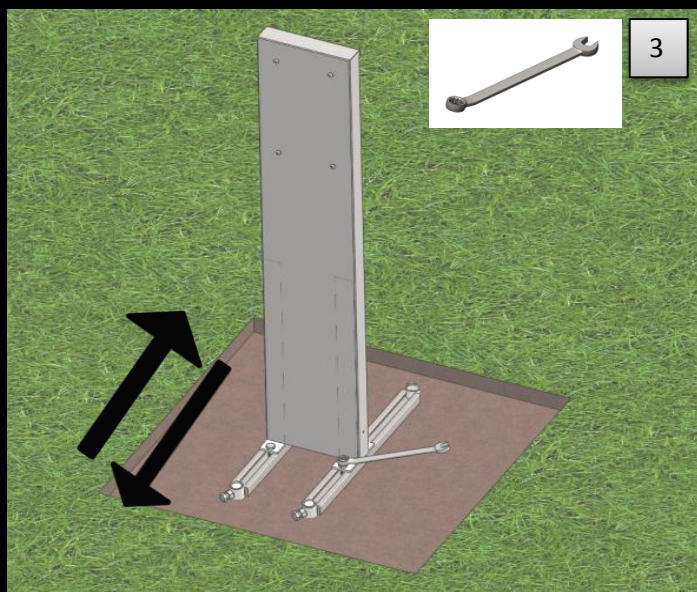

MOUNTING INSTRUCTION FOR MOUNTING MEFA 72 WITH MEFA EASY MOUNTING. *MEFA EASY MOUNTING IS TO BE BOUGHT SEPARATELY*

Lp.	Description	Sketch	Amount
1.	Self drilling screws		2 pcs
2.	Plates		2 pcs

MOUNTING INSTRUCTION FOR MOUNTING MEFA 72 WITH CONCRETE

Lp.	Description	Sketch	Amount
1.	Self drilling screws		2 pcs
2.	Plates		2 pcs
3.	Threaded rod M10x150mm		4 pcs
4.	Nut M10		12 pcs

ME-FA A/S
 Skagensgade 1
 DK - 2630 Taastrup

Phone +45 46193500

www.me-fa.com