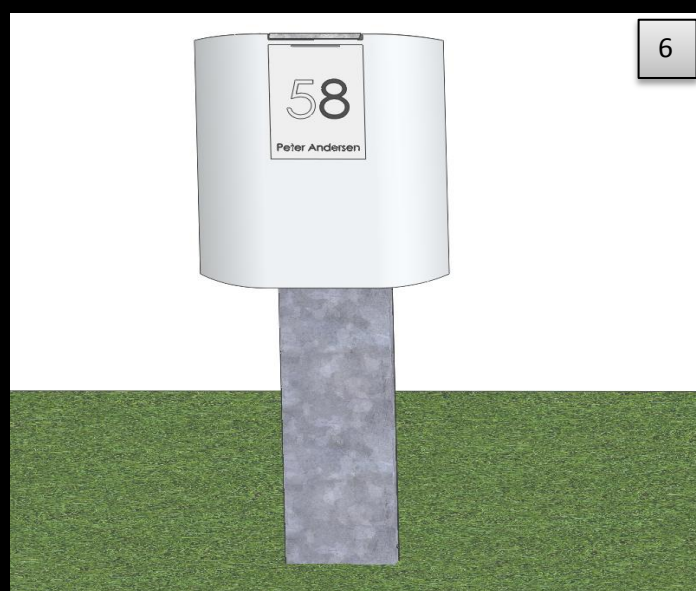

MOUNTING INSTRUCTION FOR MOUNTING MEFA 72 WITH MEFA EASY MOUNTING. *MEFA EASY MOUNTING IS TO BE BOUGHT SEPARATELY*

Lp.	Description	Sketch	Amount
1.	Self drilling screws		2 pcs
2.	Plates		2 pcs

MOUNTING INSTRUCTION FOR MOUNTING MEFA 72 WITH CONCRETE

Lp.	Description	Sketch	Amount
1.	Self drilling screws		2 pcs
2.	Plates		2 pcs
3.	Threaded rod M10x150mm		4 pcs
4.	Nut M10		12 pcs

ME-FA A/S
 Skagensgade 1
 DK - 2630 Taastrup

Phone +45 46193500

www.me-fa.com