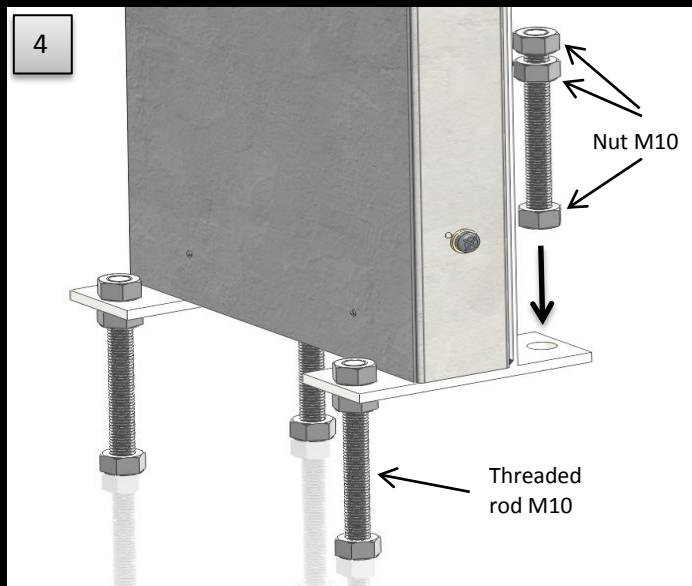

MOUNTING INSTRUCTION FOR MOUNTING MEFA 72 WITH MEFA EASY MOUNTING. *MEFA EASY MOUNTING IS TO BE BOUGHT SEPARATELY*

Lp.	Description	Sketch	Amount
1.	Self drilling screws		2 pcs
2.	Plates		2 pcs

MOUNTING INSTRUCTION FOR MOUNTING MEFA 72 WITH CONCRETE

Lp.	Description	Sketch	Amount
1.	Self drilling screws		2 pcs
2.	Plates		2 pcs
3.	Threaded rod M10x150mm		4 pcs
4.	Nut M10		12 pcs

ME-FA A/S
 Skagensgade 1
 DK - 2630 Taastrup

Phone +45 46193500

www.me-fa.com