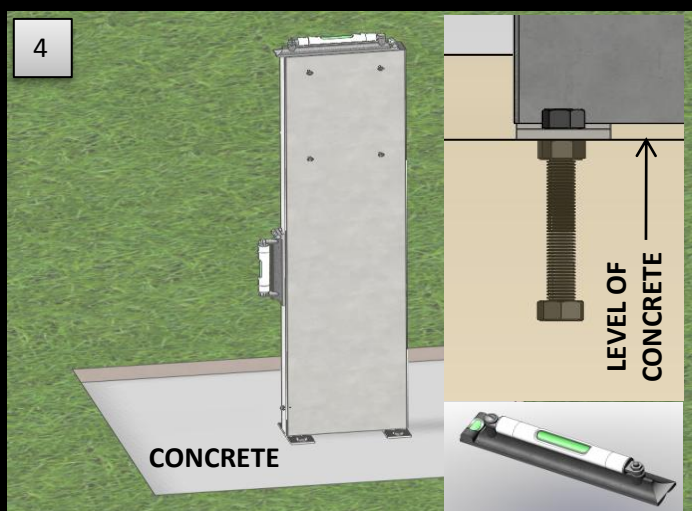

MOUNTING INSTRUCTION FOR MOUNTING MEFA 72 WITH MEFA EASY MOUNTING. *MEFA EASY MOUNTING IS TO BE BOUGHT SEPARATELY*

Lp.	Description	Sketch	Amount
1.	Self drilling screws		2 pcs
2.	Plates		2 pcs

MOUNTING INSTRUCTION FOR MOUNTING MEFA 72 WITH CONCRETE

Lp.	Description	Sketch	Amount
1.	Self drilling screws		2 pcs
2.	Plates		2 pcs
3.	Threaded rod M10x150mm		4 pcs
4.	Nut M10		12 pcs

ME-FA A/S
 Skagensgade 1
 DK - 2630 Taastrup

Phone +45 46193500

www.me-fa.com