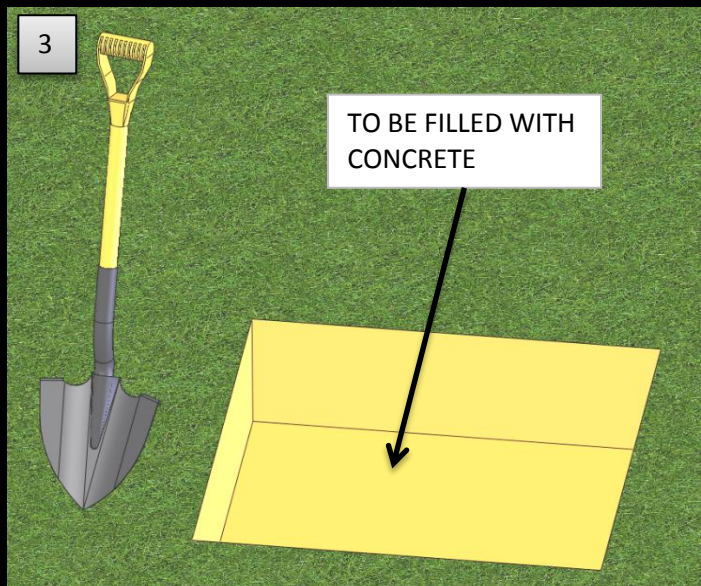

MOUNTING INSTRUCTION FOR MOUNTING MEFA 72 WITH MEFA EASY MOUNTING. *MEFA EASY MOUNTING IS TO BE BOUGHT SEPARATELY*

Lp.	Description	Sketch	Amount
1.	Self drilling screws		2 pcs
2.	Plates		2 pcs

MOUNTING INSTRUCTION FOR MOUNTING MEFA 72 WITH CONCRETE

Lp.	Description	Sketch	Amount
1.	Self drilling screws		2 pcs
2.	Plates		2 pcs
3.	Threaded rod M10x150mm		4 pcs
4.	Nut M10		12 pcs

ME-FA A/S
 Skagensgade 1
 DK - 2630 Taastrup

Phone +45 46193500

www.me-fa.com